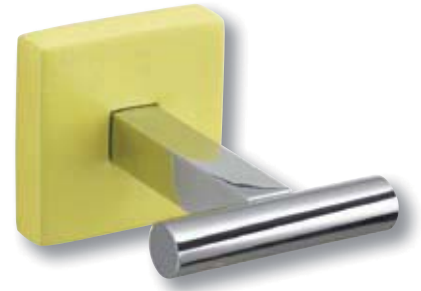

Ref. 120913

Percha Naranja Cromo Brillo
Bright Chrome-Orange Hanger