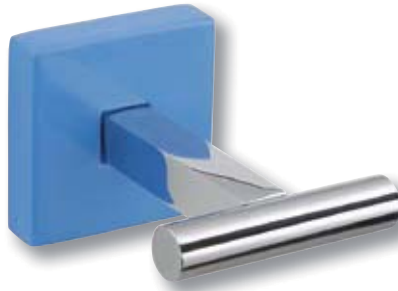

Ref. 121201

Escobillero Cromo Brillo
Brigh Chrome Wall-Mounted
Toilet Brush Holder

Ref. 121801

Toallero de 30 cm. Cromo Brillo
Brigh Chrome 30 cm. Towel Rail

Ref. 120101

Toallero de 45 cm. Cromo Brillo
Brigh Chrome 45 cm. Towel Rail

Ref. 120201

Toallero de 60 cm. Cromo Brillo
Brigh Chrome 60 cm. Towel Rail

Ref. 120301

Toallero Anilla Grande Cromo Brillo
Brigh Chrome Large Towel Ring

Ref. 120701

Toallero Anilla Pequeña Cromo Brillo
Brigh Chrome Small Towel Ring

Percha Mate Cromo
Matt Chrome Hanger

Ref. 120902

Percha Pistacho Cromo Brillo
Bright Chrome-Pistachio Hanger

Ref. 120915

Percha Azul Cromo Brillo
Bright Chrome-Blue Hanger

Ref. 120916

Percha Amarillo Cromo Brillo
Bright Chrome-Yellow Hanger