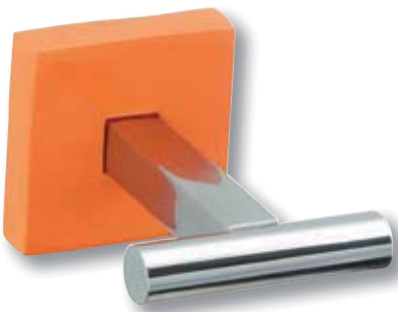

Ref. 120914

Percha Cerezo Cromo Brillo
Bright Chrome-Cherry Wood Hanger