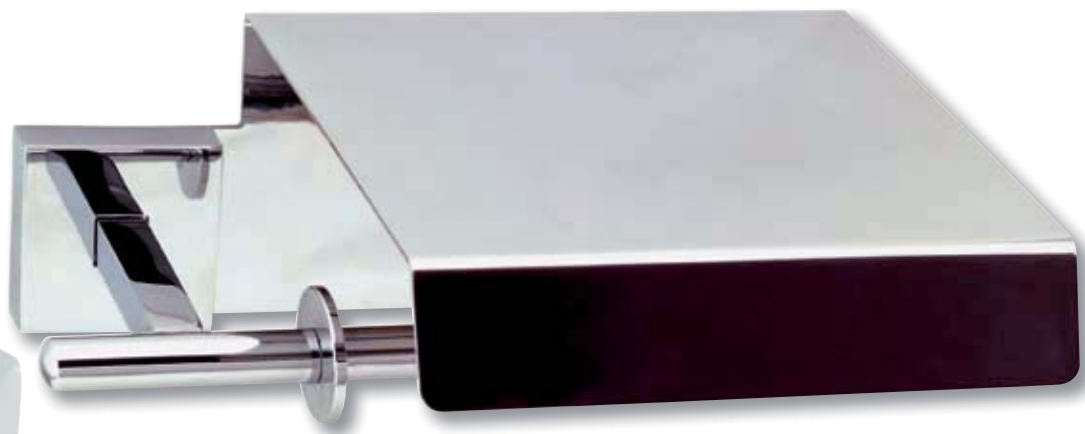

Ref. 121001