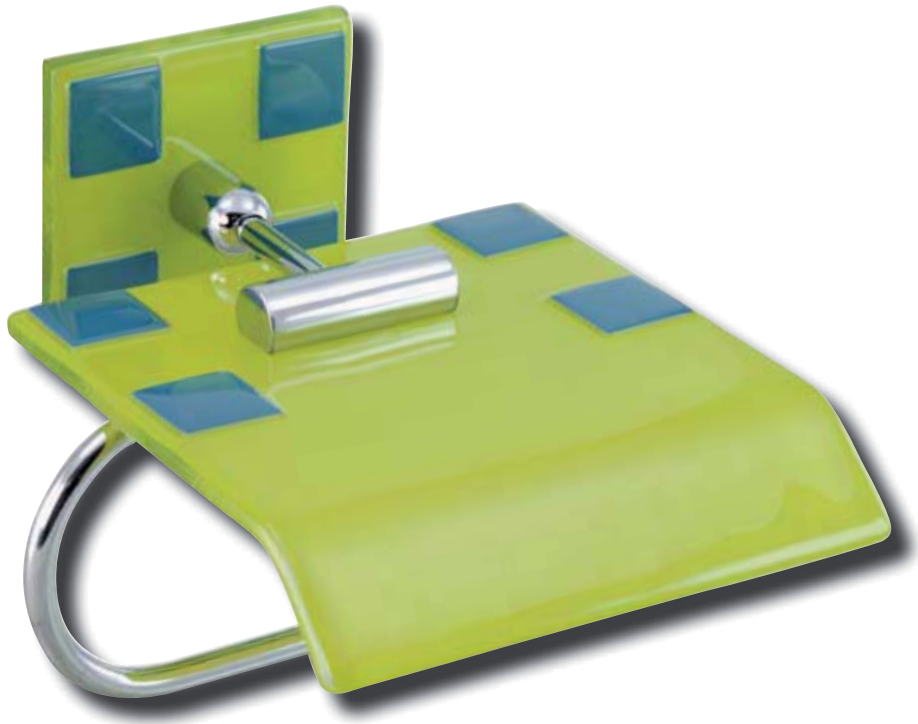

colección

Bath

Complementos de Baño / Bathroom Complements

Toallero de 30 cm. Pistacho Cromo
30 cm. Chrome-Pistachio Towel Rail

Ref. 100101PI

Toallero de 45 cm. Pistacho Cromo
45 cm. Chrome-Pistachio Towel Rail

Ref. 100201PI

Toallero de 60 cm. Pistacho Cromo
60 cm. Chrome-Pistachio Towel Rail

Ref. 100301PI

Escobillero Pistacho Cromo
Chrome-Pistachio Wall-mounted
Toiled Brush Holder

Ref. 101801PI

Toallero de Bidé Pistacho Cromo
Chrome-Pistachio Towel Ring for Bidet