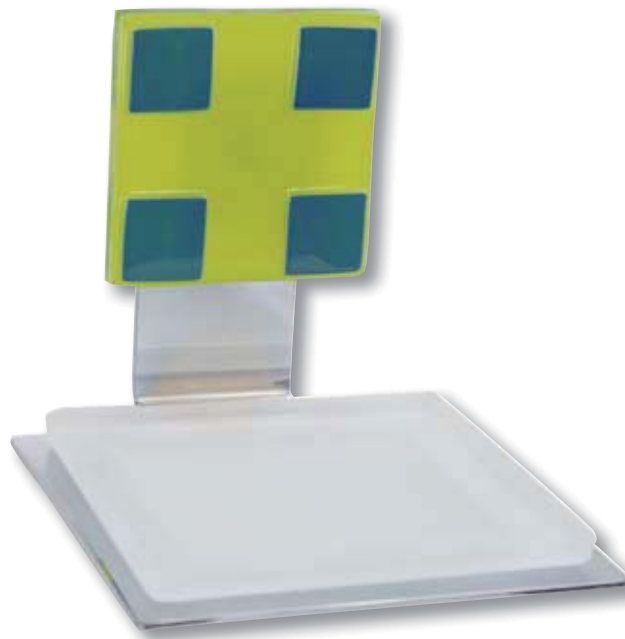

Percha Amarilla
Yellow Hanger

Ref. 101201PI