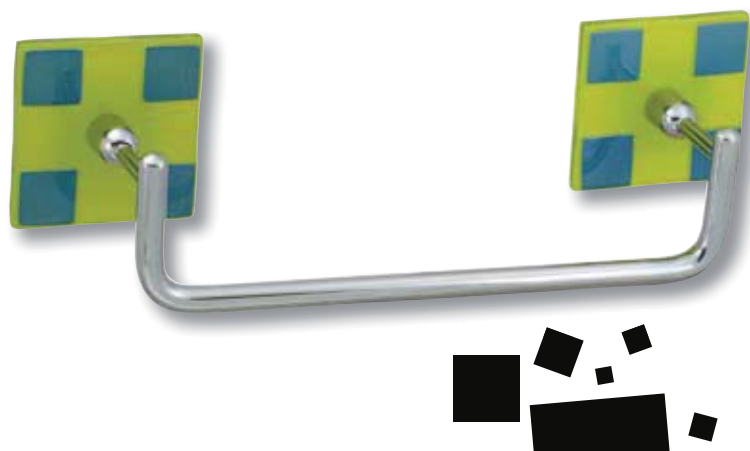

colección

Bath

Complementos de Baño / Bathroom Complements

Toallero de 30 cm. Pistacho Cromo
30 cm. Chrome-Pistachio Towel Rail

Ref. 100101PI

Toallero de 45 cm. Pistacho Cromo
45 cm. Chrome-Pistachio Towel Rail

Ref. 100201PI

Toallero de 60 cm. Pistacho Cromo
60 cm. Chrome-Pistachio Towel Rail

Ref. 100301PI

Escobillero Pistacho Cromo
Chrome-Pistachio Wall-mounted
Toiled Brush Holder

Ref. 101801PI

Toallero de Bidé Pistacho Cromo
Chrome-Pistachio Towel Ring for Bidet

Ref. 100601PI

Toallero Anilla Pistacho Cromo
Chrome-Pistachio Towel Ring

Ref. 100701PI

Portarrollos Pistacho Cromo
Chrome-Pistachio Toilet Roll-Holder

Ref. 101001PI

Portarrollos Reserva Pistacho Cromo
Chrome-Pistachio Reserve Toilet Roll-Holder