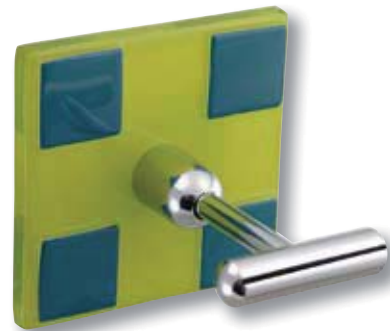

Percha Amarilla
Yellow Hanger

Ref. 100901AM

Percha Naranja
Orange Hanger

Ref. 100901N

Percha Verde
Green Hanger

Ref. 100901V

Percha Pistacho
Pistachio Hanger

Ref. 100901PI