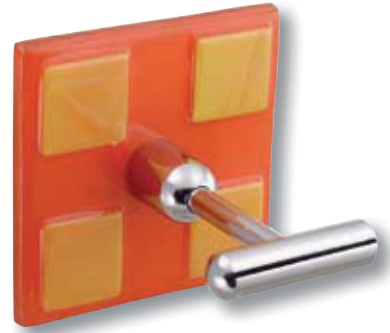

Percha Amarilla
Yellow Hanger

Ref. 100901AM

Percha Naranja
Orange Hanger

Ref. 100901N

Percha Verde
Green Hanger

Ref. 100901V

Percha Pistacho
Pistachio Hanger

Ref. 100901PI