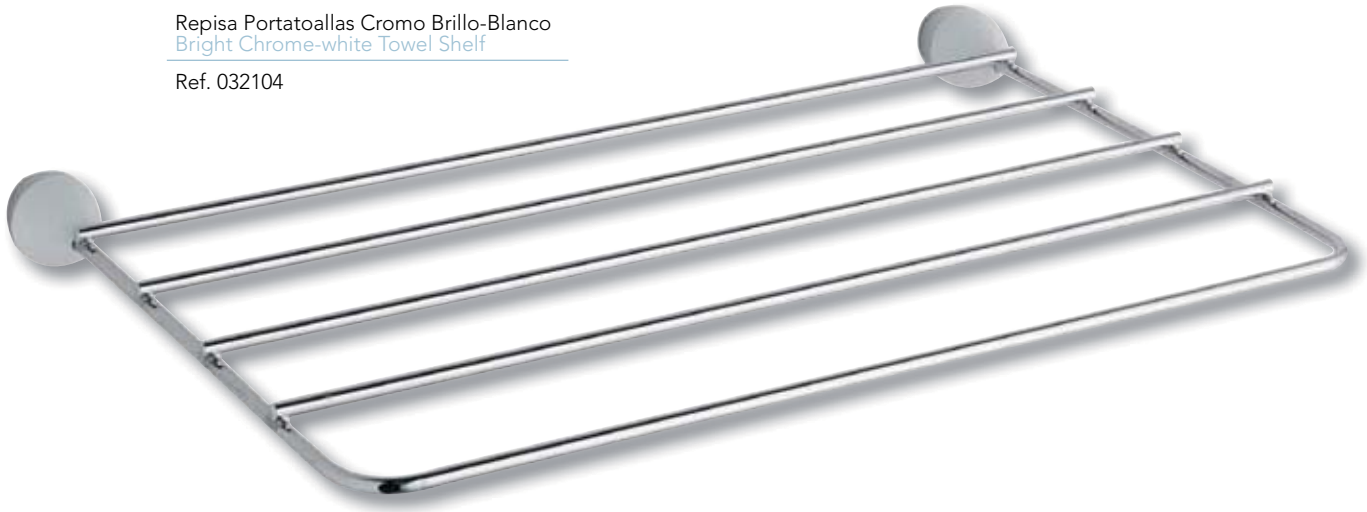

# Acqua

Complementos de Baño / Bathroom Complements

Portarrollos Reserva Cromo Brillo-Blanco  
Bright Chrome-white Spare Toilet-roll Holder

Ref. 31104

Jabonera Pared Cromo Brillo-Blanco  
Bright Chrome-white Wall Soap Dish

Ref. 031204

Escobillero Pared Cromo Brillo-Blanco  
Bright Chrome-white Wall-mounted  
Toilet Brush Holder

Ref. 031804

Dosificador Pared Cromo Brillo-Blanco  
Bright Chrome-white Wall-mounted Dispenser

Ref. 031304

Ref. 030904

Percha Cromo Brillo-Gris  
Bright Chrome-grey Clothes Hanger

Ref. 030905

Percha Cromo Mate-Cerezo  
Bright Chrome-cherry Clothes Hanger

Ref. 030909

Percha Cromo Mate-Wenge  
Matt Chrome-wenge Clothes Hanger

Ref. 030910

Repisa Portatoallas Cromo Brillo-Blanco  
Bright Chrome-white Towel Shelf

Ref. 032104

Toallero Anilla Grande Cromo Brillo-Blanco  
Bright Chrome-white Big Towel Ring

Ref. 030704

Toallero Anilla Pequeña Cromo Brillo-Blanco  
Bright Chrome-white Small Towel Ring